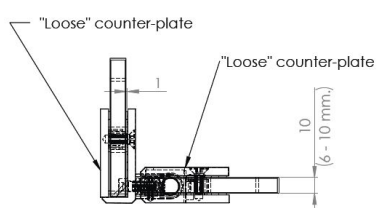

PRODUCT SHEET

Description:

Shower Hinge "Tex III", 90DG, Polished Brass, Glass/Glass, 6-10mm Glass Thickness, W/15 DG Angle Adjustment Function &, 25DG Return Function, Brass Material, Straight Edges, Incl. 4 x Transp. 1mm & 4 x Transp. Cushions 2mm Thickness

Item number:

15.24.053-8

Units	Box	Carton	HS Code	Barcode
Pcs.	1	10	8302100090	
				5704866501750

SISO A/S

Mileparken 11
DK-2740 Skovlunde
Denmark
VAT: DK 24786013

Phone +45 45 830 900

www.siso.dk
siso@siso.dk

Danske Bank
Nytorv Branch
Copenhagen
SWIFT: DABADKKK

Account no.
4180 3112 112936
IBAN Account
DK7230003112112936