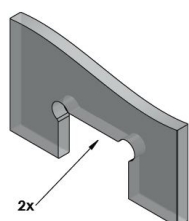

PRODUCT SHEET

Description:

Shower Hinge "Tex III", 90DG, Polished Brass, Glass/Glass, 6-10mm Glass Thickness, W/15 DG Angle Adjustment Function &, 25DG Return Function, Brass Material, Straight Edges, Incl. 4 x Transp. 1mm & 4 x Transp. Cushions 2mm Thickness

Item number:

15.24.053-8

Units	Box	Carton	HS Code	Barcode
Pcs.	1	10	8302100090	
				5704866501750

SISO A/S

Mileparken 11
DK-2740 Skovlunde
Denmark
VAT: DK 24786013

Phone +45 45 830 900

www.siso.dk
siso@siso.dk

Danske Bank
Nytorv Branch
Copenhagen
SWIFT: DABADKKK

Account no.
4180 3112 112936
IBAN Account
DK7230003112112936