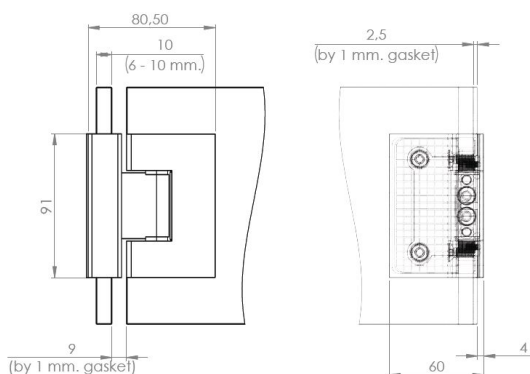

PRODUCT SHEET

Description:

Shower Hinge "Tex III", 90DG, Polished Brass, Glass/Glass, 6-10mm Glass Thickness, W/15 DG Angle Adjustment Function &, 25DG Return Function, Brass Material, Straight Edges, Incl. 4 x Transp. 1mm & 4 x Transp. Cushions 2mm Thickness

Item number:

15.24.053-8

Units	Box	Carton	HS Code	Barcode
Pcs.	1	10	8302100090	
				5704866501750

SISO A/S

Mileparken 11
DK-2740 Skovlunde
Denmark
VAT: DK 24786013

Phone +45 45 830 900

www.siso.dk
siso@siso.dk