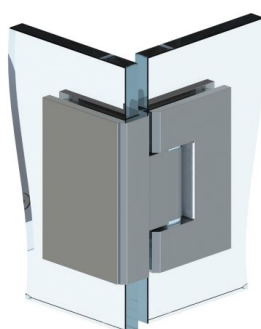

PRODUCT SHEET

Description:

Shower Hinge "Tex III", 90DG, Polished Brass, Glass/Glass, 6-10mm Glass Thickness, W/15 DG Angle Adjustment Function &, 25DG Return Function, Brass Material, Straight Edges, Incl. 4 x Transp. 1mm & 4 x Transp. Cushions 2mm Thickness

Item number:

15.24.053-8

Units	Box	Carton	HS Code	Barcode
Pcs.	1	10	8302100090	
				5704866501750

SISO A/S

Mileparken 11
DK-2740 Skovlunde
Denmark
VAT: DK 24786013

Phone +45 45 830 900

www.siso.dk
siso@siso.dk

Danske Bank
Nytorv Branch
Copenhagen
SWIFT: DABADKKK

Account no.
4180 3112 112936
IBAN Account
DK7230003112112936