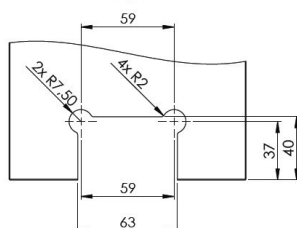

PRODUCT SHEET

Description:

Shower Hinge "Tex III", 90DG, Polished Brass, Glass/Glass, 6-10mm Glass Thickness, W/15 DG Angle Adjustment Function &, 25DG Return Function, Brass Material, Straight Edges, Incl. 4 x Transp. 1mm & 4 x Transp. Cushions 2mm Thickness

Item number:

15.24.053-8

Units	Box	Carton	HS Code	Barcode
Pcs.	1	10	8302100090	
				5704866501750

SISO A/S

Mileparken 11
DK-2740 Skovlunde
Denmark
VAT: DK 24786013

Phone +45 45 830 900

www.siso.dk
siso@siso.dk